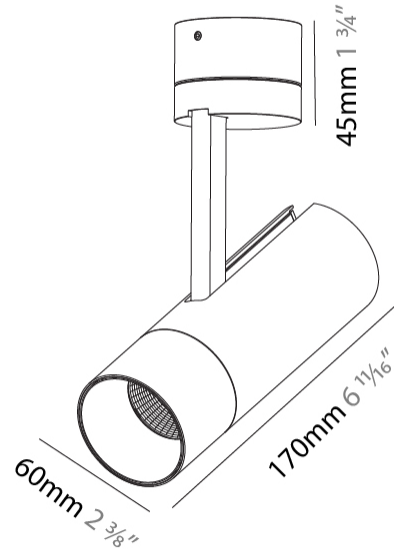

GENERAL

Series: Imagine
Subseries: Imagine 60
Brand: Prolicht
Division: Architectural
Mounting Type: Surface
Mounting Location: Ceiling
Subcategory: Spots

PHYSICAL

Shape: Cylinder
Diameter (mm): 60
Diameter (in): 2 ³ / ₈
Height (mm): 170
Height (in): 6 ¹¹ / ₁₆
Max. Overall Height (mm): 215
Max. Overall Height (in): 8 ⁷ / ₁₆
Light Distribution: Adjustable / Direct
Weight (kg): 0.604
Weight (lbs): 1.33
Fixture Finish: SSR / BKV / CWI / CRY / HAB / UFT / ITA / RUA / FTG / MYG / LOD / PUS / FRO / FUP / KIA / POP / BLS / SPG / MEY / GOH / GUM / CHC / COM / ABZ / JAG / OBR / MOS / ROR
Fixture Material: Aluminum Die Cast

OPTICAL

Reflector°: 18 / 34 / 46
Optic°: Lens Pack - No Lens / Linear Spread Lens / Honeycomb / Spread Lens
Adjustability: Rotational 350°; Tilt 90°

RATINGS AND CERTIFICATIONS

Certified By: Certified for North American Standards
IP rating: IP20